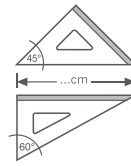

KEEP COLOUR

Smusso, tirachina e bordo interno
Bevelled edge, ink-edge and finger lift
Facette, bord anti-tache et bord intérieur

FLUO
colours