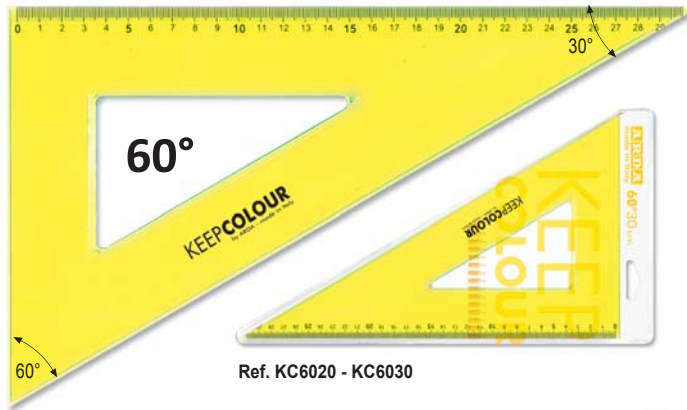

# KEEP COLOUR

Smusso, tirachina e bordo interno  
 Bevelled edge, ink-edge and finger lift  
 Facette, bord anti-tache et bord intérieur

**FLUO**  
colours

Ref. KC30  
Ref. KC50

Ref. KC30P

Ref. KC20P

Ref. KC6020 - KC6030