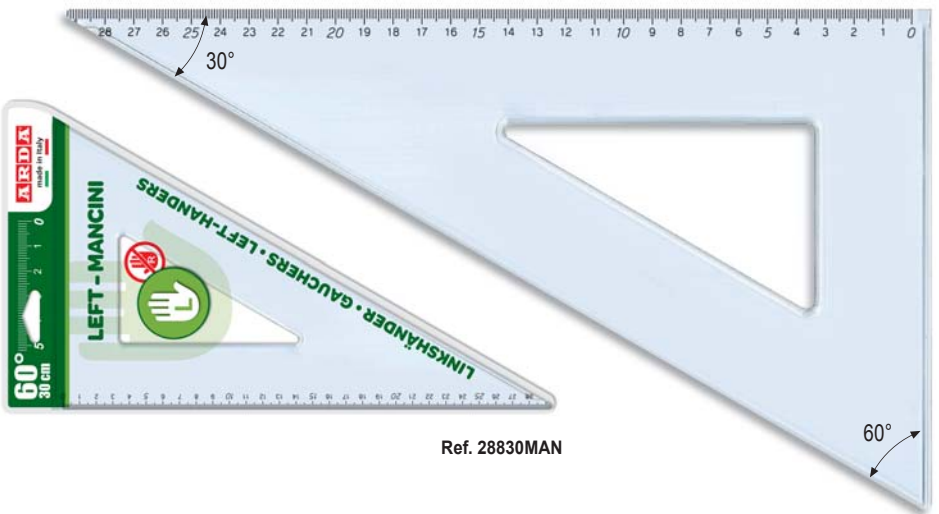

Ref. 28830MAN

Art.	EAN13 art.	Descrizione / Description	INNER pcs	EAN13 inner	MASTER pcs
28730MAN	8003438021618	45° cm. 30	10	8003438021663	10
28830MAN	8003438021625	60° cm. 30	10	8003438021670	10