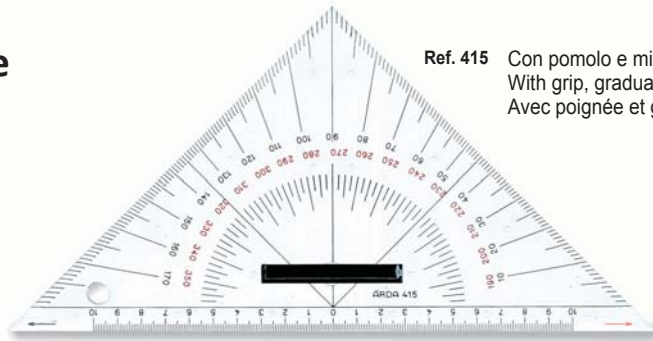

Squadre nautiche

45° 26 cm

Set square 45° 26 cm
Equerres 45° 26 cm

plexiglas

Ref. 415 Con pomolo e millimetratura con linea di fede.
With grip, graduated with hypotenuse scale detached from edge.
Avec poignée et graduation hypotenuse détachée du bord.