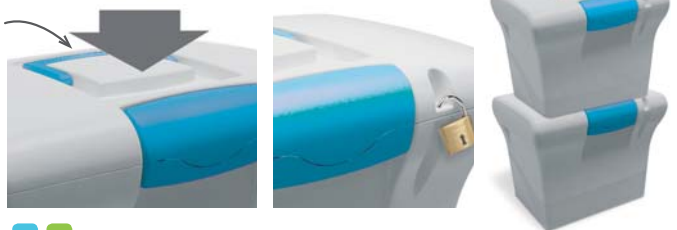

**Valigetta Smile
Mobile suspension file case - Mallette**

Maniglia a scomparsa
Carry handle lodge
Poignée rétractable

BL V colori opachi - mat colors - colori opaques

ref.	colore/color/ couleur	8003438...	pz/pcs
170GR BL	azzurro / light blue / bleu clair	...008145	2
170GR V	verde / green / vert	...008152	2

Disponibile anche in pall-box (vedi listino prezzi)

Available also in pall-box (see price list) - Disponible également en pall-box (voir liste des prix)

accessori - accessories - accessoires

10 cartelline di ricambio formato A/4
Refill pack of 10 A/4 suspension files
10 dossiers de remplacement format A/4

170CART	avana / havana	...008817	1/20