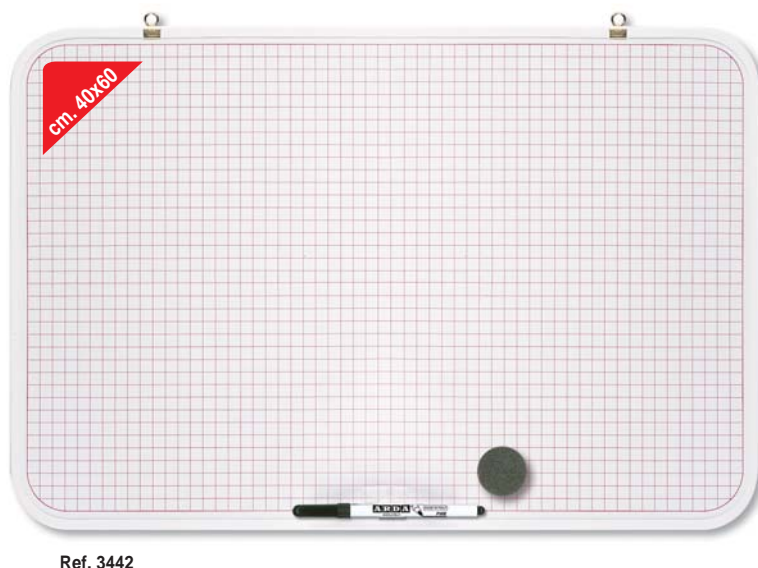

SUPERFICIE : quadretti/bianca  
SURFACE : squared/plain  
SURFACE : quadrillée/unie

ACCESSORI COMPRESI : pennarello e cancellino  
ACCESSORIES INCLUDED : marker and eraser  
ACCESSOIRES INCLUS : marqueur et effacette