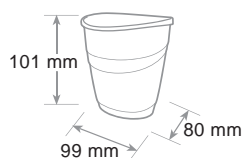

Dimensione - Size - Dimension

Portapenne Smile Pen holder - Pot à crayon

Materiale infrangibile. Grande capienza e stabilità sulla scrivania.

Unbreakable material. Large capacious, stable pen holder for the desk top.

Matériel incassable. Bonne contenance et très stable sur le bureau.