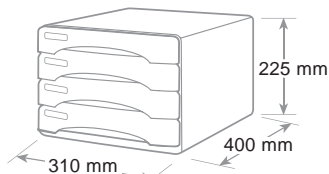

Dimensione - Size - Dimension