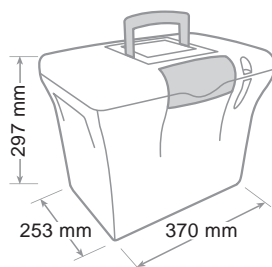

Dimensione - Size - Dimension

**Cassettiera Smile
Drawer cabinet - Bloc tiroir**

4 cassetti infrangibili a scorrimento silenzioso, blocco di fine corsa, foro sulla base per una presa agevole dei documenti, etichette e portaetichette forniti. Formato utile del cassetto cm 25 x 32 x 5 h. Accostabili e sovrapponibili stabilmente. Piedi antiscivolo e antigraffio per la base. Confezione singola e imballo da 2 pezzi.

4 drawers in unbreakable material with quiet operation, slide stop, hole on the base to facilitate withdrawal of documents, label supplied. Useful drawer size cm 25 x 32 x 5 h. The cabinets can be lined up or perfectly stacked. Non-slip and anti-scratch rubber feet. Individually packed with transparent film, in boxes of 2 pcs.

4 tiroirs en matériel incassable, coulissants silencieux et butée d'arrêt, trou de préhension pour saisir aisément les documents, étiquettes et portetiquettes fournies. Dimension utilise interne du tiroir cm 25 x 32 x 5 h. Modulaire et superposition très stable. Livré avec patins antidérapants et anti-rayures. Conditionnés à l'unité avec film rétractable et après en PCB de 2 pcs.