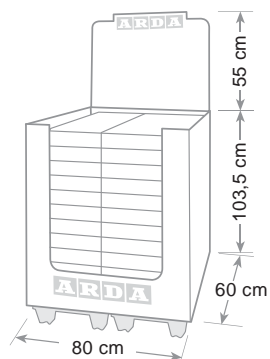

Dimensione - Size - Dimension

**Olivia può contenere cartelle 3 lembi**

Olivia accept 3 flap folders extra size max cm 26 x 33

Olivia accept chemises 3 rabats dimension extra jusqu'à cm 26 x 33

ref. 14P 4PN