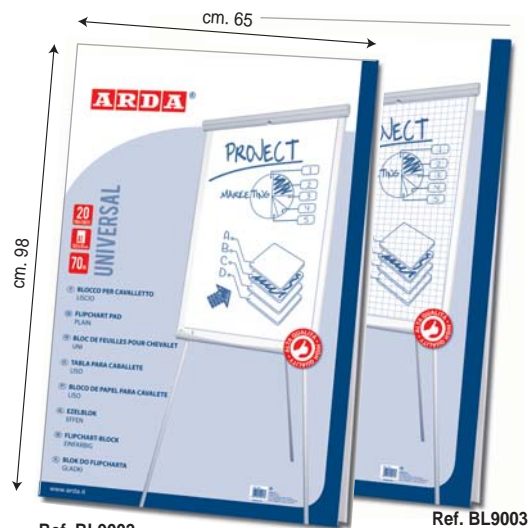

Art.	EAN13 art.	Descrizione / Description	INNER pcs	EAN13 inner	MASTER pcs
BL9002	8007024504165	cm.65x98 - bianco / white / blanc	5	8007024504189	5
BL9003	8007024504172	cm.65x98 - quadrett./gridded/quadr.	5	8007024504196	5