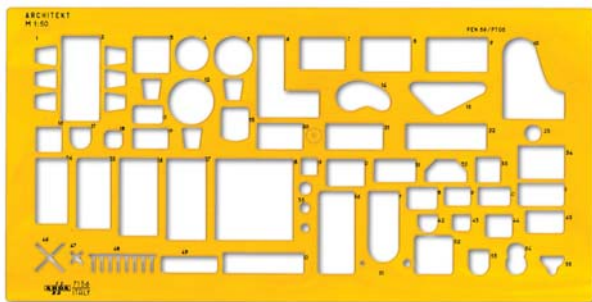

**Maschere varie**

Templates  
Gabarits

Tirachina  
ink-edge  
bord anti-tache

Ref. 7130

Ref. 7132

Ref. 7131

Ref. 7142

Ref. 7136