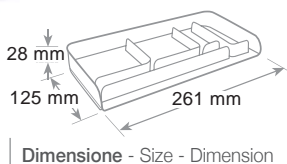

Bacinella portaooggetti Mydesk Desk organizer - Plumier de bureau

Divisori interni per organizzare gli accessori di cancelleria. La basetta è sovrapponibile al portacorrispondenza Mydesk. Fornita senza gli accessori di cancelleria raffigurati.

Internal dividers designed to contain stationery accessories. The organizer can be stacked on the letter tray My desk. Supplied without the stationery accessories shown in the photo.

Compartiments pour organiser les accessoires de papeterie. Le plumier est superposable à la corbeille a courrier Mydesk. Livré sans accessoires de papeterie représentés.