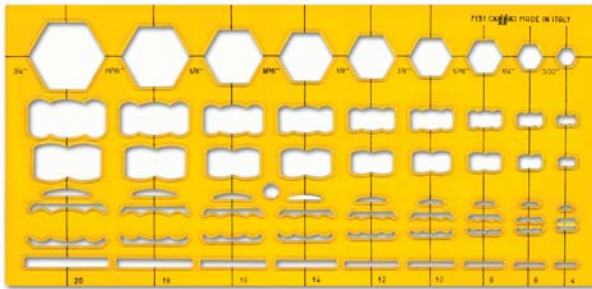

**Maschere varie**

Templates  
Gabarits

Tirachina  
ink-edge  
bord anti-tache

Ref. 7130

Ref. 7132

Ref. 7131

Ref. 7142

Ref. 7136