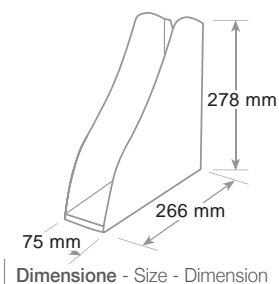

Portariviste Mydesk Magazine file holder - Porte revues

Ideale per archiviare riviste, cataloghi, cartelline. Le aperture sul dorso permettono di intravedere il contenuto. La soglia anteriore molto bassa permette di estrarre con facilità i documenti dall'archivio. Abbinamento di superfici lucide e satinare.

Ideal to achieve magazines, catalogues and dossier. The content can be clearly seen, the open front making it possible to extract archived material with ease. Combination of polished and satin surfaces.

Idéal pour ranger les magazines, catalogues, dossiers. La forme et les ouvertures à l'arrière permettent d'entrevoir le contenu et le seuil avant très bas facilite la saisie des documents. Décor contrasté mat et brillant.

ref. 7118...