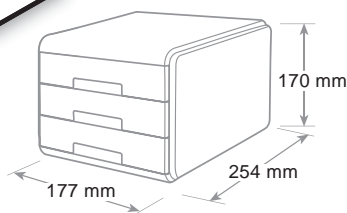

Dimensione - Size - Dimension