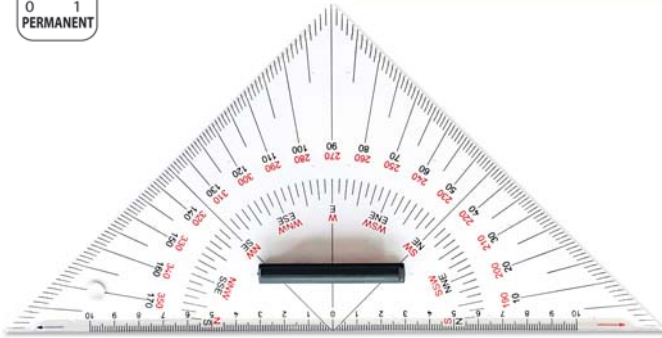

Ref. 416 Con pomolo, millimetrata con linea di fede sul bordo
With grip, graduated with hypotenuse scale on the edge.
Avec poignée et graduation hypotenuse sur le bord.