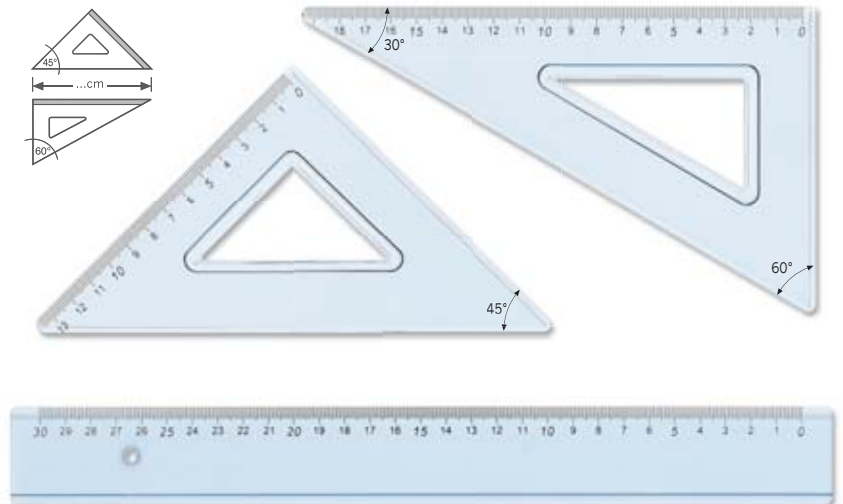

per MANCINI

for left-handers - pour gauchers

Millimetratura speciale invertita da destra verso sinistra

Special graduation for left-handers from right to left.
Graduation spéciale pour gauchers de droit a gauche.

ref. 28930MAN

Riga 30 cm

Ruler 30 cm - Règle 30 cm

articolo / item / article		inner		master
ref.	8003438...	pz/pcs	8003438...	pz/pcs
30 cm	28930MAN	...006899	20	...007551

ref. 70420MAN

Set disegno - 3 pz.

Drawing set 3 pcs - Pochette 3 pcs

articolo / item / article		inner		master
ref.	8003438...	pz/pcs	8003438...	pz/pcs
20 cm	70420MAN	...002471	25	...007797

La misura indicata si riferisce alle dimensioni delle 2 squadre contenute nel set.
Sizes are referred to the 2 squares contained in the drawing set.
La mesure se réfère aux 2 équerres contenues dans la pochette.