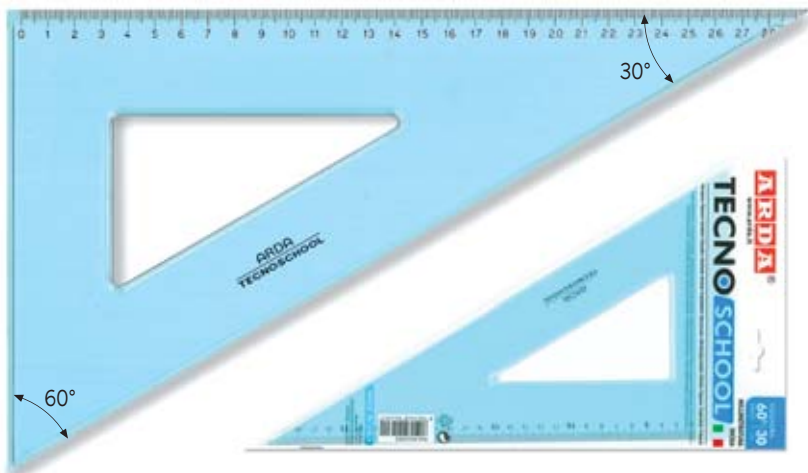

ref. 40215 - 20 - 25 - 30 - 35 SS

60° Squadre - Set squares - Equerres

Smusso, tirachina e bordo interno
Bevelled edge, ink-edge and finger lift
Facette, bord anti-tache et bord intérieur

	articolo / item / article		inner		master
	ref.	8003438...	pz/pcs	8003438...	pz/pcs
15 cm	40215SS	...402158	20	...422156	500
20 cm	40220SS	...442208	20	...422200	320
25 cm	40225SS	...402257	20	...422255	320
30 cm	40230SS	...402301	20	...422309	200
35 cm	40235SS	...402356	20	...422354	200