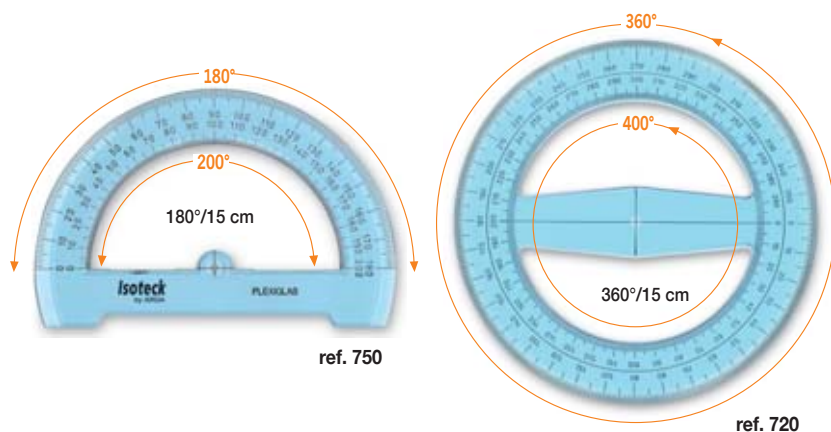

ref. 750

ref. 720

180° - 360°^{plexiglas}

Goniometri - Protractors - Rapporteurs

Smusso e bordo interno

Bevelled edge and finger lift - Facette et bord intérieur

articolo / item / article			inner		master
ref.	8003438...	pz/pcs	8003438...	pz/pcs	pz/pcs
180°15 cm	750	...007506	10	...107503	100
360°15 cm	720	...007209	10	...107206	100