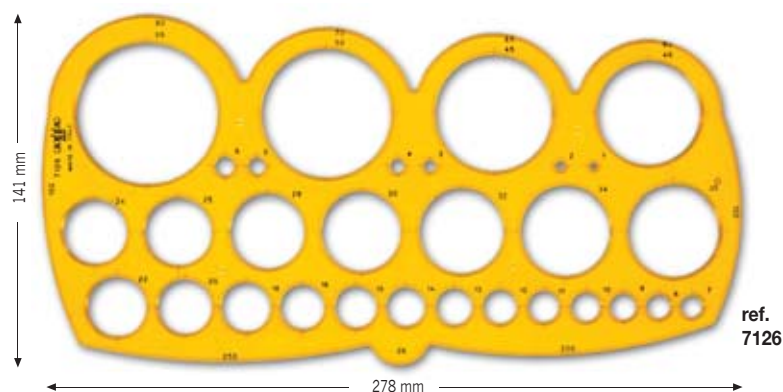

ref. 7125

ref. 7126