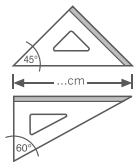

45° Squadre - Set squares - Equerres

Millimetrata
With graduation - Avec graduation

articolo / item / article			inner		master
ref.	8003438...	pz/pcs	8003438...	pz/pcs	
* 12 cm	18012A	...011428	10	...012258	10
30 cm	18030A	...011442	3	...012272	30
35 cm	18035A	...011466	3	...012296	30

* Confezione rettangolare - Rectangular bag - Pochette rectangulaire

60° Squadre - Set squares - Equerres

Millimetrata
With graduation - Avec graduation

articolo / item / article			inner		master
ref.	8003438...	pz/pcs	8003438...	pz/pcs	
* 12 cm	18112A	...011435	10	...012265	10
30 cm	18130A	...011459	3	...012289	30
35 cm	18135A	...011473	3	...012302	30

* Confezione rettangolare - Rectangular bag - Pochette rectangulaire

Righe - Rulers - Règles

articolo / item / article			inner		master
ref.	8003438...	pz/pcs	8003438...	pz/pcs	
30 cm	17930A	...011480	3	...012319	30
50 cm	17950A	...011497	3	...012326	30
60 cm	17960A	...013811	3	...013828	30