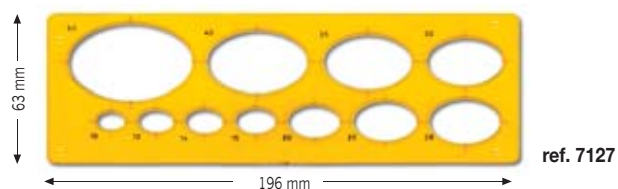

Maschere per cerchi, ellissi e quadri

Templates - Gabarits

articolo / item / article	inner	master
ref. 8003438...	pz/pcs 8003438...	pz/pcs

PER CERCHI

Ø 1÷35 mm	7125	...071255	10	...171252	200
Ø 1÷55 mm	7126	...071262	10	...171269	200
Ø 1÷30 mm	7128	...071286	10	...171283	500

PER ELLISSI

Ø 10÷50 mm	7127	...071279	10	...171276	500
Ø 8÷75 mm	7135	...071354	10	...171351	200

PER QUADRI

1÷30 mm	7129	...071293	10	...171290	500