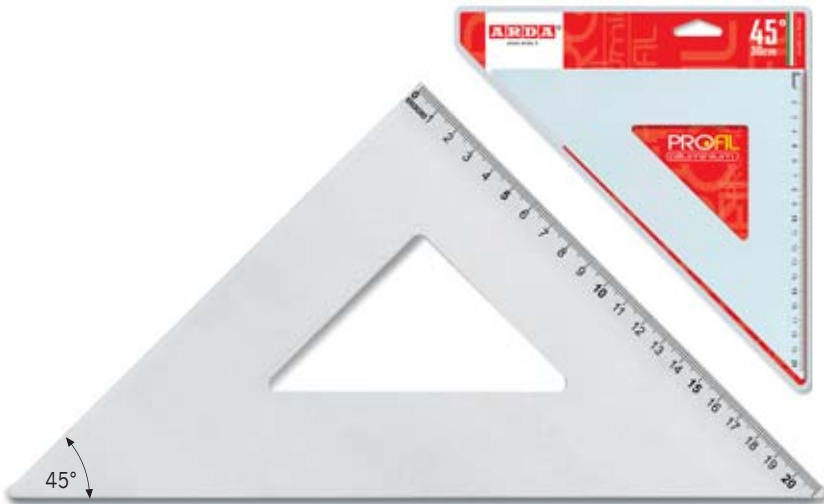

45° Squadre - Set squares - Equerres

Millimetrata
With graduation - Avec graduation

	articolo / item / article			inner		master
	ref.	8003438...	8003438...	pz/pcs	8003438...	pz/pcs
25 cm	18026	...180261	10	...188267	10	
30 cm	18032	...180322	10	...188328	100	
35 cm	18040	...180407	5	...188403	5	

ref. 18026 - 32 - 40