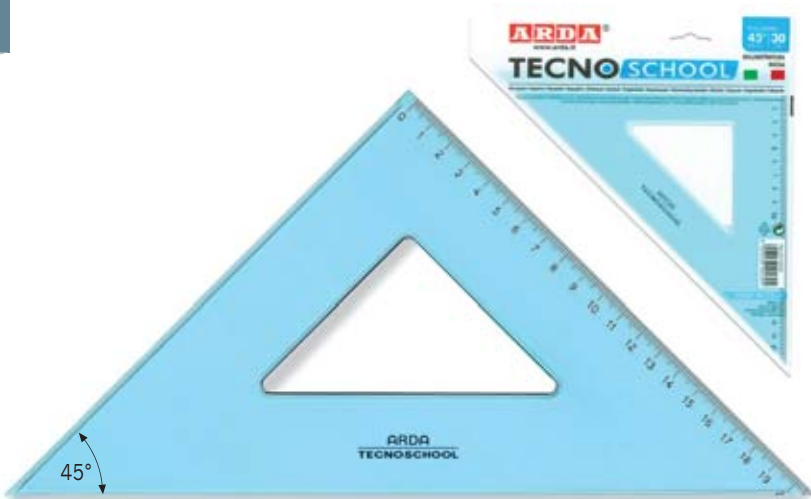

ref. 40115 - 20 - 25 - 30 - 35 SS

45° Squadre - Set squares - Equerres

Smusso, tirachina e bordo interno
Bevelled edge, ink-edge and finger lift
Facette, bord anti-tache et bord intérieur

	articolo / item / article		inner		master
	ref.	8003438...	pz/pcs	8003438...	pz/pcs
15 cm	40115SS	...401151	20	...421159	500
20 cm	40120SS	...401205	20	...421203	400
25 cm	40125SS	...401250	20	...421258	300
30 cm	40130SS	...401304	20	...421302	200
35 cm	40135SS	...401359	20	...421357	160