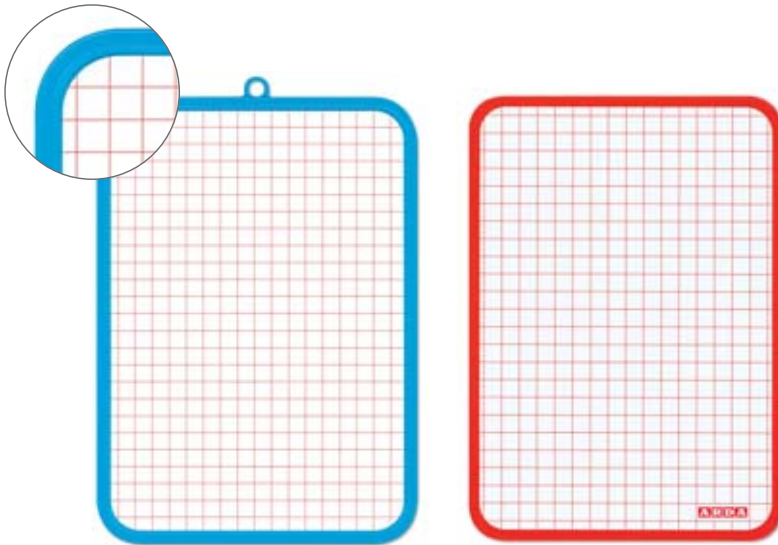

BIFACCIALI BIANCHE ECONOMICHE

ECONOMIC DRAWING BOARDS
ARDOISE ECONOMIQUES

Senza accessori - Without accessories - Sans accessoires

19 x 26 cm

ref. 3421
cornice in plastica
plastic frame
cadre en plastique

18 x 25 cm

ref. 3001
cartoncino bifacciale senza cornice
double face carton without frame
carton double face sans cadre

in cartone plastificato

PLASTIC COVERED CARDBOARD
CARTON PLASTIFIE