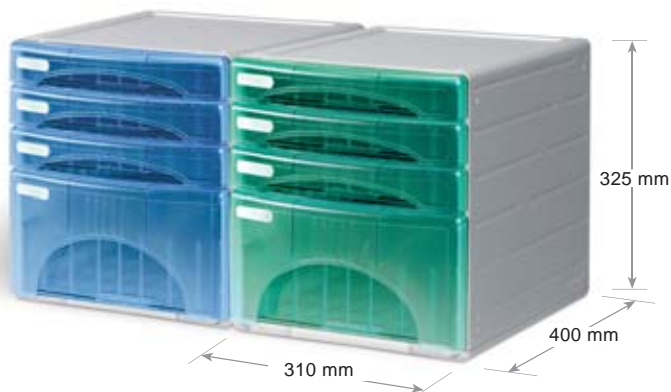

Confezione in scatola singola
Individually packed
Conditionnement a l'unité