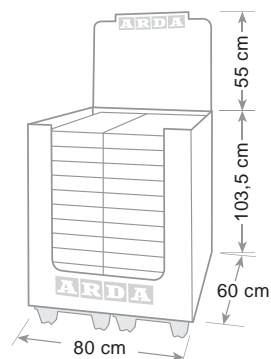

Dimensione - Size - Dimension

**Olivia può contenere cartelle 3 lembi**

Olivia accept 3 flap folders extra size max cm 26 x 33

Olivia accept chemises 3 rabats dimension extra jusqu'à cm 26 x 33

ref. 14P 4PN