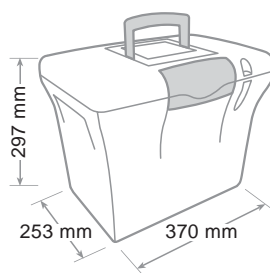

Dimensione - Size - Dimension