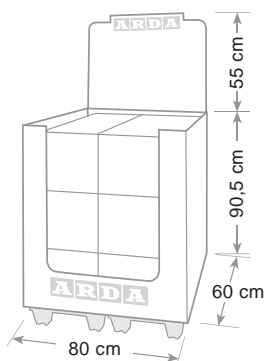

Dimensione - Size - Dimension