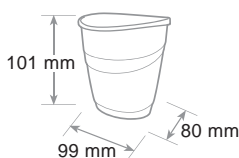

Dimensione - Size - Dimension

Portapenne Smile Pen holder - Pot à crayon

Materiale infrangibile. Grande capienza e stabilità sulla scrivania.

Unbreakable material. Large capacious, stable pen holder for the desk top.

Matériel incassable. Bonne contenance et très stable sur le bureau.