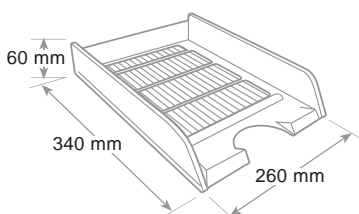

Dimensione - Size - Dimension

N **A** **R** **GR**

colori opachi - mat colors - couleurs opaques

ref.	colore/color/couleur	8003438...	pz/pcs
15510 N	nero / black / noir	...155252	10
15510 A	blu / blue / bleu	...155153	10
15510 R	rosso / red / rouge	...155139	10
15510 GR	grigio / grey / gris	...155207	10