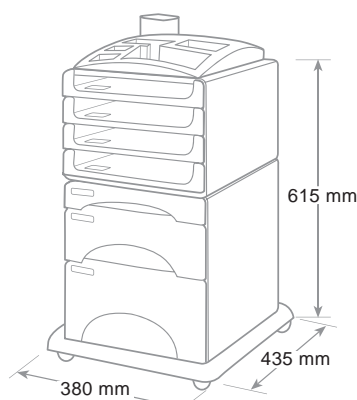

Dimensione - Size - Dimension

cassetti opachi - mat drawers - tiroirs opaques

ref.	colore/color/couleur	8003438...	pz/pcs
210 N	nero / black / noir	...000514	1
210 A	blu / blue / blue	...000491	1