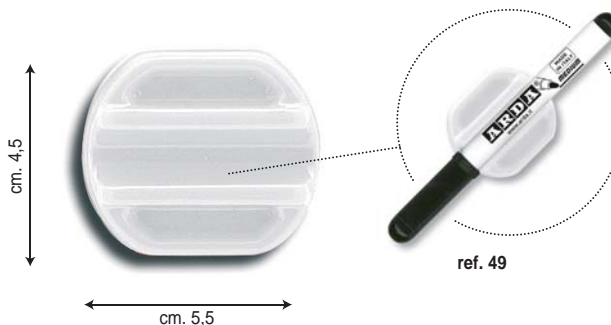

Cancellino magnetico portapennarello

Magnetic eraser marker holder
Effaceur magnetique porte-marqueur

PACKAGING : in sacchetto
in plastic bag - en sachet

Pennarello non incluso
Marker not included
Marqueur pas inclus

COLORE CANCELLINO : bianco
COLOUR ERASE : white
COLEUR EFFACEUR : blanche

Art.	EAN13 art.	Descrizione / Description	INNER pcs	EAN13 inner	MASTER pcs
49	8007024000490	cm. 4,5 x 5,5	20	8007024502772	20

Cancellino magnetico

Eraser marker holder
Effaceur magnetique

PACKAGING : in busta
in plastic bag - en pochette

COLORE CANCELLINO : bianco
COLOUR ERASE : white
COLEUR EFFACEUR : blanche