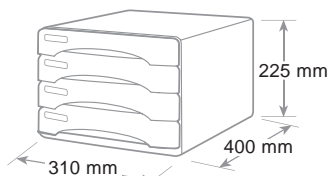

Dimensione - Size - Dimension