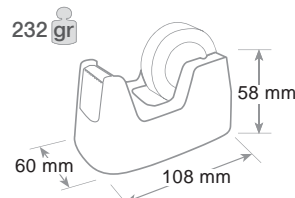

Dimensione - Size - Dimension