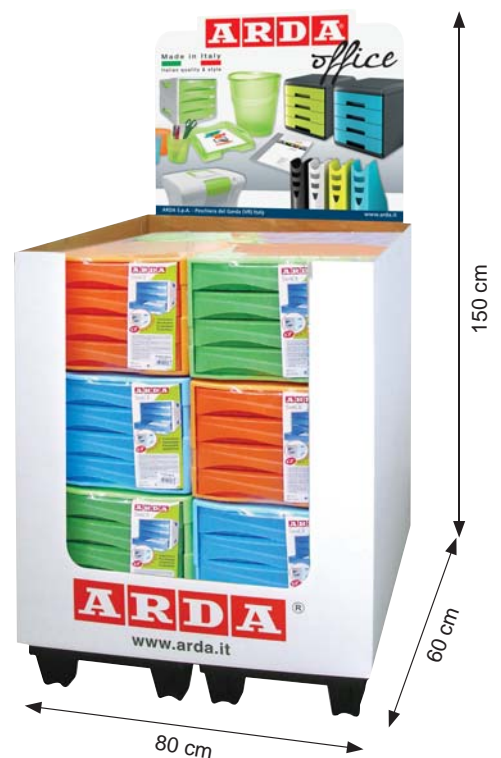

ref. TR15P4PARCPBX