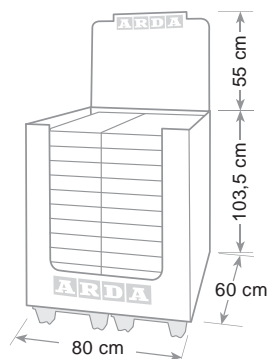

Dimensione - Size - Dimension