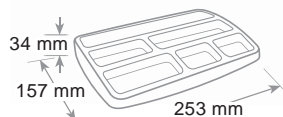

Dimensione - Size - Dimension