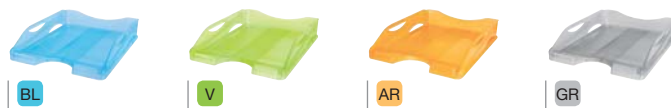

colori traslucidi - translucid colors - couleurs translucides

ref.	colore/color/ couleur	8003438...	pz/pcs
TR65510 BL P	azzurro / light blue / bleu clair	...004437	10
TR65510 V P	verde / green / vert	...004420	10
TR65510 AR P	arancio / orange / orange	...004444	10
TR65510 GR P	grigio / grey / gris	...004413	10