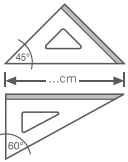

Made in Italy

ref. 40115 - 20 - 25 - 30 - 35 SS

45° Squadre - Set squares - Equerres

Smusso, tirachina e bordo interno
Bevelled edge, ink-edge and finger lift
Facette, bord anti-tache et bord intérieur

articolo / item / article		inner		master
ref.	8003438...	pz/pcs	8003438...	pz/pcs
15 cm	40115SS	...401151	20 ...421159	500
20 cm	40120SS	...401205	20 ...421203	400
25 cm	40125SS	...401250	20 ...421258	300
30 cm	40130SS	...401304	20 ...421302	200
35 cm	40135SS	...401359	20 ...421357	160