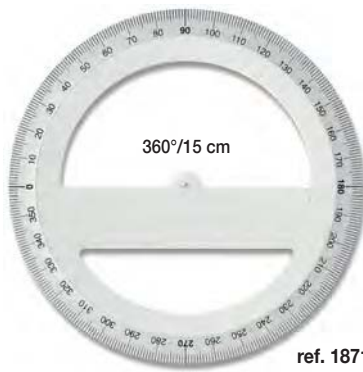

ref. 18715

180°-360°

Goniometri - Protractors - Rapporteurs

Millimetrati

With graduation - Avec graduation

articolo / item / article		inner		master	
ref.	8003438...	pz/pcs	8003438...	pz/pcs	
180°10 cm	18710	...187109	10	...003775	10
360°15 cm	18715	...187154	10	...189158	10