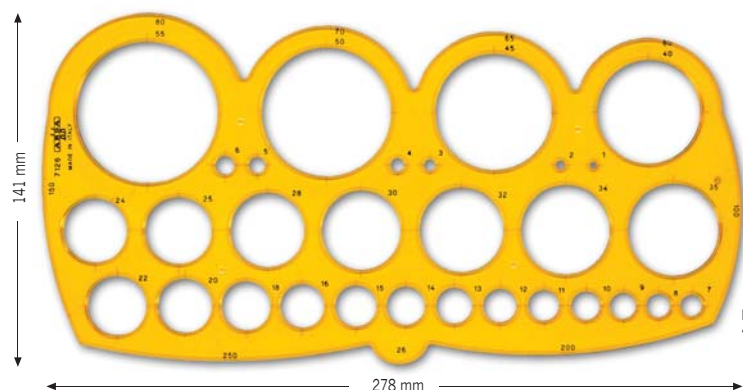

ref. 7125

ref. 7126