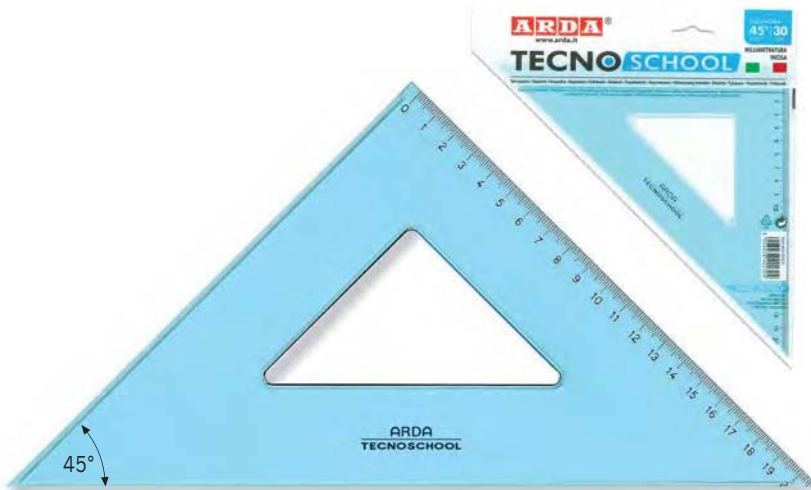

ref. 40115 - 20 - 25 - 30 - 35 SS

45° Squadre - Set squares - Equerres

Smusso, tirachina e bordo interno
Bevelled edge, ink-edge and finger lift
Facette, bord anti-tache et bord intérieur

articolo / item / article		inner		master
ref.	8003438...	pz/pcs	8003438...	pz/pcs
15 cm	40115SS	...401151	20 ...421159	500
20 cm	40120SS	...401205	20 ...421203	400
25 cm	40125SS	...401250	20 ...421258	300
30 cm	40130SS	...401304	20 ...421302	200
35 cm	40135SS	...401359	20 ...421357	160