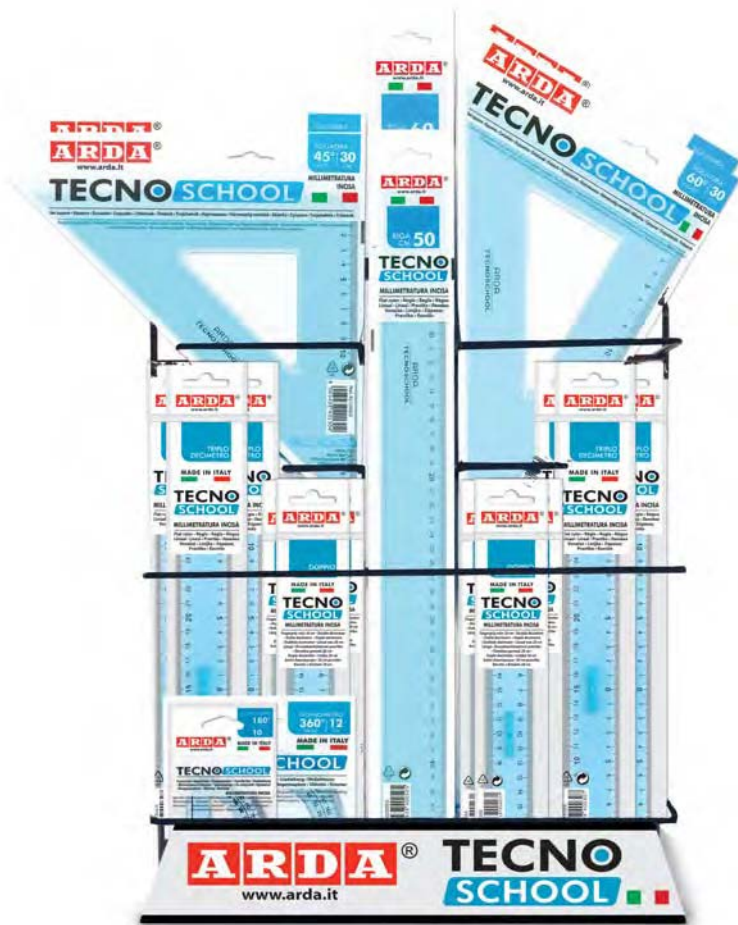

ref. S10120X

200 pz/pcs ref. 6640