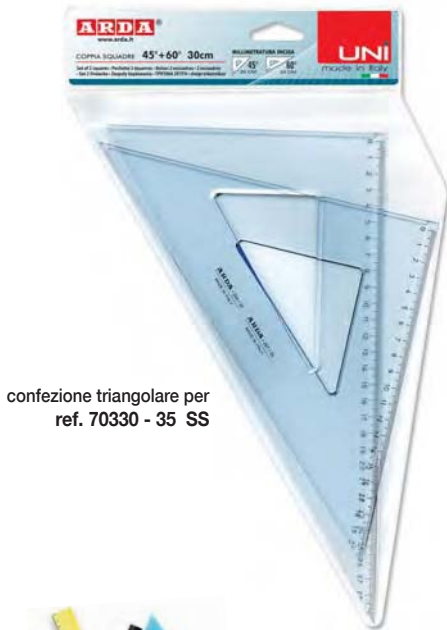

ref. 29012

Curvilinee

French curves - Set de 3 pistolets

Con doppio tirachina - With double ink-edge - Double bord anti-tache

articolo / item / article		inner		master
ref.	8003438...	pz/pcs	8003438...	pz/pcs
SET	29012	...290120	10 ...229014	190