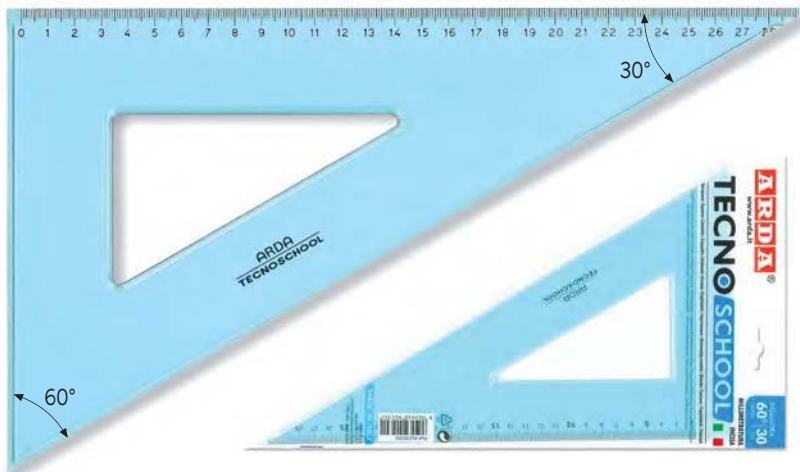

ref. 40215 - 20 - 25 - 30 - 35 SS

60° Squadre - Set squares - Equerres

Smusso, tirachina e bordo interno
Bevelled edge, ink-edge and finger lift
Facette, bord anti-tache et bord intérieur

articolo / item / article		inner		master
ref.	8003438...	pz/pcs	8003438...	pz/pcs
15 cm	40215SS	...402158	20 ...422156	500
20 cm	40220SS	...442208	20 ...422200	320
25 cm	40225SS	...402257	20 ...422255	320
30 cm	40230SS	...402301	20 ...422309	200
35 cm	40235SS	...402356	20 ...422354	200