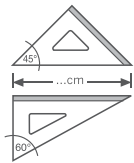

45° Squadre - Set squares - Equerres

Smusso, tirachina e bordo interno
Bevelled edge, ink-edge and finger lift
Facette, bord anti-tache et bord intérieur

articolo / item / article			inner		master
ref.	8003438...		pz/pcs	8003438...	pz/pcs
12 cm	28712SS	...287120	20	...487124	500
15 cm	28715SS	...287151	20	...487155	900
20 cm	28720SS	...287205	20	...487209	400
25 cm	28725SS	...287250	20	...487254	300
30 cm	28730SS	...287304	20	...487308	200
35 cm	28735SS	...287359	20	...487353	160

60° Squadre - Set squares - Equerres

Smusso, tirachina e bordo interno
Bevelled edge, ink-edge and finger lift
Facette, bord anti-tache et bord intérieur

articolo / item / article			inner		master
ref.	8003438...		pz/pcs	8003438...	pz/pcs
12 cm	28812SS	...288127	20	...488121	500
15 cm	28815SS	...288158	20	...488152	880
20 cm	28820SS	...288202	20	...488206	400
25 cm	28825SS	...288257	20	...488251	260
30 cm	28830SS	...288301	20	...488305	200
35 cm	28835SS	...288356	20	...488350	200

Righe - Rulers - Règles

Smusso e tirachina - Bevelled edge and ink-edge - Facette et bord anti-tache

BUSTA SELF SERVICE

articolo / item / article			inner		master
ref.	8003438...		pz/pcs	8003438...	pz/pcs
20 cm	28920SS	...289209	20	...489203	700
30 cm	28930SS	...289308	20	...489302	400
30 cm *	50030SS	...050038	20	...450036	400
40 cm	28940SS	...289407	20	...489401	200
50 cm	28950SS	...289506	20	...489500	200
60 cm	28960SS	...289605	20	...489609	200

* riga bianca - white ruler - règle blanche

BUSTA CELLOPHANE

70 cm	28970C	...289704	10	...489708	200
80 cm	28980C	...289803	10	...489807	200
100 cm	289100C	...289100	10	...489104