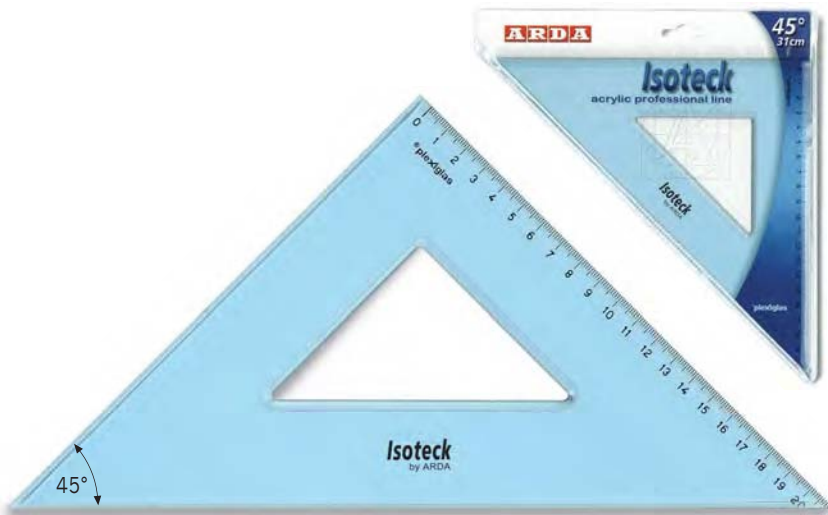

ref. 73012 - 16 - 21 - 26 - 32 - 37 - 42 - 50

45° Squadre - Set squares - Equerres

Smusso, tirachina e bordo interno
Bevelled edge, ink-edge and finger lift
Facette, bord anti-tache et bord intérieur

articolo / item / article		inner		master
ref.	8003438...	pz/pcs	8003438...	pz/pcs
12 cm	73012	10	...	10
16 cm	73016	10	...	10
21 cm	73021	10	...	10
26 cm	73026	10	...	10
31 cm	73032	10	...	10
36 cm	73037	10	...	10
42 cm	73042	10	...	10
50 cm	73050	10	...	10