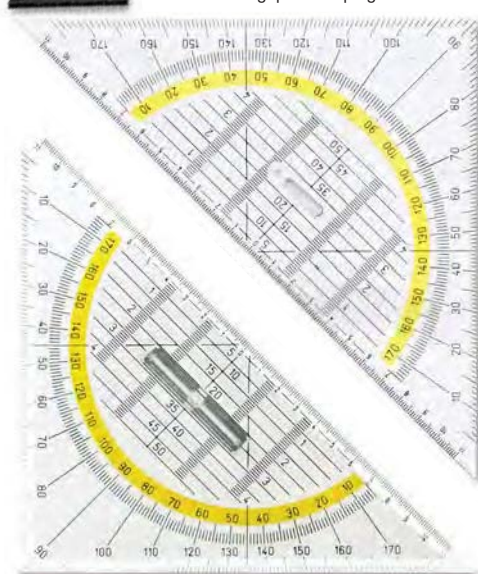

45° 16 cm

articolo / item / article		inner		master	
ref.	8003438...	pz/pcs	8003438...	pz/pcs	

■ SENZA IMPUGNATURA - Without grip - Sans poignée

16 cm	GEO300SS	...003003	20	...413000	1000

■ CON IMPUGNATURA FISSA - With fixed grip - Avec poignée fixée

16 cm	GEO300PSS	...000309	20	...200303	360

Con impugnatura fissa - With fixed grip - Avec poignée fixée

ref. GEO401PSS Con impugnatura removibile
With movable grip - Avec poignée amovible

45° 25 cm

articolo / item / article		inner		master	
ref.	8003438...	pz/pcs	8003438...	pz/pcs	

■ CON IMPUGNATURA FISSA - With fixed grip - Avec poignée fixée

25 cm	GEO400PSS	...014009	10	...414007	200

25 cm	GEO400PQSS	...008299	10	...008305	200

■ CON IMPUGNATURA REMOVIBILE
With movable grip - Avec poignée amovible

25 cm	GEO401PSS	...024008	20	...424006	200

ref. GEO400PSS

Con impugnatura fissa - With fixed grip - Avec poignée fixée

Con impugnatura fissa e quadrettatura - With fixed grip and squared surface - Avec poignée fixée et quadrillée