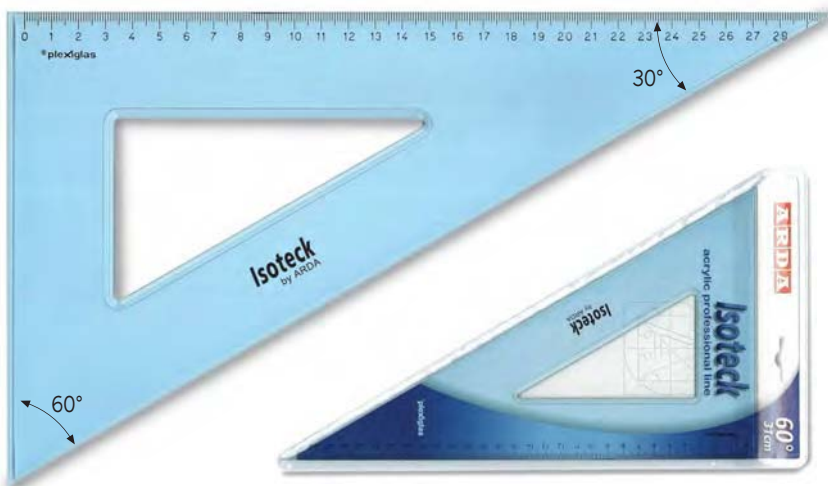

ref. 73112 - 16 - 21 - 26 - 32 - 37 - 42 - 50

60° Squadre - Set squares - Equerres

Smusso, tirachina e bordo interno
Bevelled edge, ink-edge and finger lift
Facette, bord anti-tache et bord intérieur

articolo / item / article		inner		master
ref.	8003438...	pz/pcs	8003438...	pz/pcs
12 cm	73112	10	...	10
16 cm	73116	10	...	10
21 cm	73121	10	...	10
26 cm	73126	10	...	10
31 cm	73132	10	...	10
36 cm	73137	10	...	10
42 cm	73142	10	...	10
50 cm	73150	10	...	10