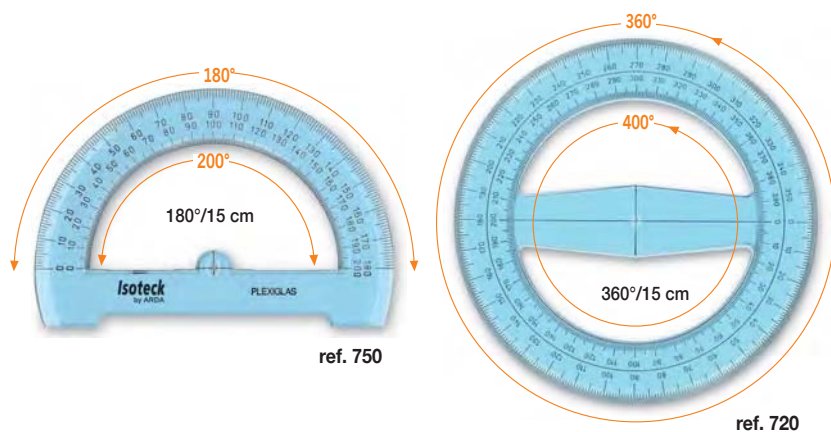

ref. 750

ref. 720

180° - 360°® plexiglas

Goniometri - Protractors - Rapporteurs

Smusso e bordo interno

Bevelled edge and finger lift - Facette et bord intérieur

articolo / item / article		inner		master	
ref.	8003438...	pz/pcs	8003438...	pz/pcs	
180°15 cm	750	...007506	10	...107503	100
360°15 cm	720	...007209	10	...107206	100