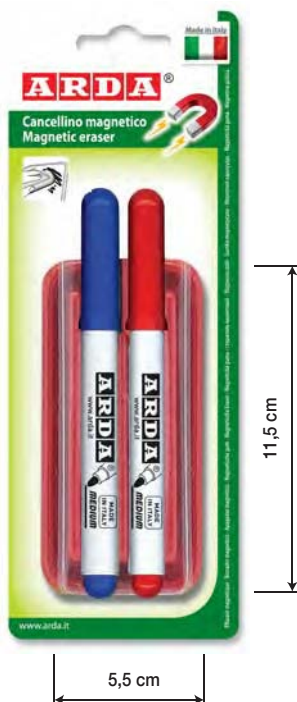

ref. 65

n.2
pennarelli inclusi
markers included
marqueurs inclus