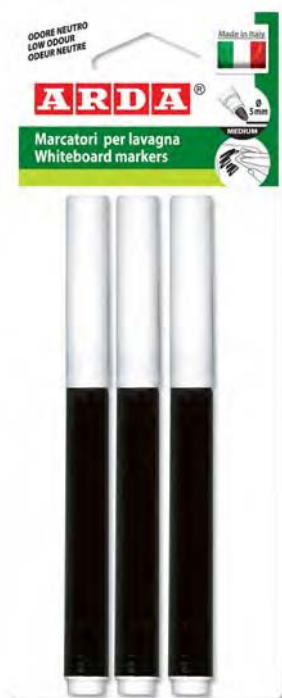

## PENNARELLI CANCELLABILI A SECCO DRY-WIPE MARKERS - MARQUEURS EFFACABLES A SEC

ref. 54

ref. 54N

### SET 3 PENNARELLI cancellabili a secco per lavagne bianche Set of 3 dry-wipe markers for whiteboard Set de 3 marqueurs effaçable a sec pour tableau blanc

PACKAGING :  
in busta  
in plastic bag  
en pochette

COLORE / COLOURS / COULEURS :  
ref. 54 : rosso - blu - nero  
red - blue - black  
rouge - blue - noir

ref. 54N : nero  
black  
noir

articolo / item / article		inner		master
ref.	8007024...	pz/pcs	8007024...	pz/pcs
SET 3 pz/pcs	54 ...000544	20	...502802	20
SET 3 pz/pcs	54N ...503519	20	...502819	20