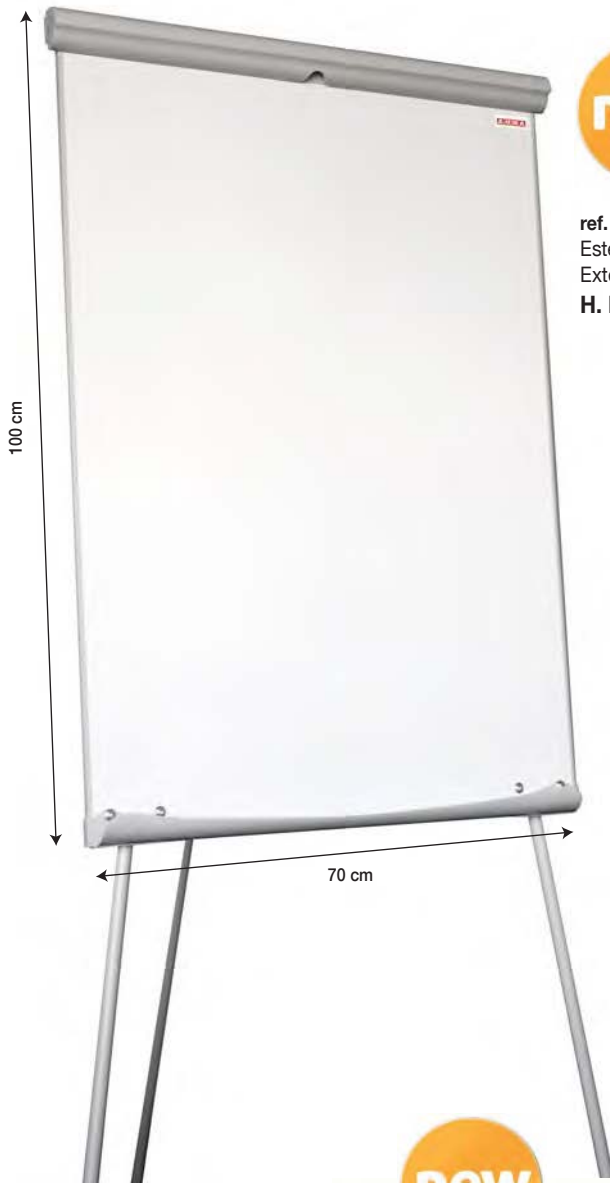

CAVALLETTO_cornice alluminio anodizzato
EASEL. ANODIZED ALUMINIUM FRAME - CHEVALETS. CADRE EN ALUMINIUM ANODISE.

ref. CF70100EC
Estensibile
Extensible
H. MAX 186 cm

CORNICE : in alluminio anodizzato
FRAME : anodized aluminium
CADRE : en aluminium anodisé

SUPERFICIE : bianca / **SURFACE** : white / **SURFACE** : blanche

MAGNETICA / **MAGNETIC** / **MAGNETIQUE**

SCRITTURA : pennarello cancellabile a secco
WRITING : for dry wipe markers
ECRITURE : avec marqueurs effaçable à sec

PACKAGING :
scatola singola con protezioni
safe single box with protections
boîte individuelle avec protections

ACCESSORI COMPRESI: vaschetta portaoggetti in plastica.
ACCESSORIES INCLUDED : plastic accessory tray.
ACCESSOIRES INCLUS : porte objets en plastique.

articolo / item / article			inner		master
DIM. cm	ref.	8007024...	pz/pcs	8007024...	pz/pcs
70 X 100	CF70100EC	...502178	1	...502178	1

GANCI REGOLABILI PER BLOCCHI
ADJUSTABLE HOOKS FOR BLOCKS
CROCHETS RÉGLABLES POUR BLOCS

BLOCCO FOGLI
SHEETS PAD - BLOC DE FEUILLES

Blocco composto da 20 fogli 65 x 98 cm (70gr.) di alta qualità e resistenza. Fori standard universali in testa.
Disponibili **BIANCHI** (ref. BL9002) o **QUADRETTATI** 25x25 mm (ref. BL9003) ideali, quest'ultimi, per disegnare diagrammi e grafici.

Flipchart pad - 20 sheets 65 x 98 cm - 70 gr. high quality paper with good resistance. Universal standards holes on head.
White (item nr. BL9002) or **GRIDDED** 25x25 mm (item nr. BL9003), ideal to enable drawings of graphics and diagrams.

Bloc de 20 feuilles 65 x 98 cm de 70 g. de qualité très élevée et bonne résistance. Trous de normes universelles en tête.
Disponible en **BLANC** (réf. BL9002) ou **QUADRILLE** 25x25mm (réf. BL9003), idéal pour dessiner des graphiques ou diagrammes.