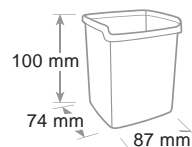

ref.	colore/color/couleur	8003438...	pz/pcs
8111 B	bianco / white / blanc	...015051	12
8111 N	nero / black / noir	...015020	12
8111 V	verde / green / vert	...015044	12
8111 TU	turchese / turquoise	...015037	12

Dimensione - Size - Dimension

SCATOLA ESPOSITORE - DISPLAY - PRESENTOIR

colori opachi assortiti - matt colors assorted - couleurs opaques assortis

ref.	colore/color/couleur	8003438...	pz/pcs
8111ESP	9 pz col. assortiti / 9 pcs col. ass.	...016799	4 display

Art. singolo/Each article/Art. à l'unité : EAN 8003438 016805